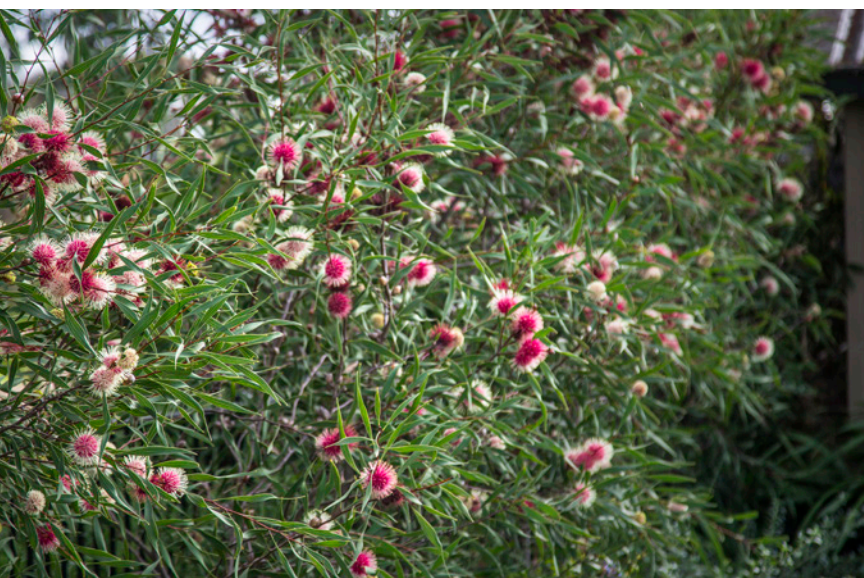

HAKEA

'STOCKDALE SENSATION'

RICH WINTER COLOUR

Hakea 'Stockdale Sensation' is a spectacular cultivar that makes a striking statement during the cooler winter months. A profuse covering of unique red and cream pin cushion flowers provide a show-stopping display. This variety of Hakea is fast growing and offers a dense, weeping habit with narrow foliage and prolific flowering in winter.

FEATURES

- Profuse covering of spectacular red and cream pin cushion flowers
- Attractive and unusual winter colour
- Fast growing
- Dense weeping habit with narrow foliage

USES

- Medium sized, showstopper feature plant for the garden
- Distinctive flowers for a unique display
- Colour and interest throughout winter

FULL SUN

PART SHADE

DRY TOLERANT

HEIGHT 2-3M

SPREAD 2M

ORIGIN: Mt Gambier, South Australia // **SPECIES:** *Hakea laurina* // **PROTECTION STATUS:** PBR protected