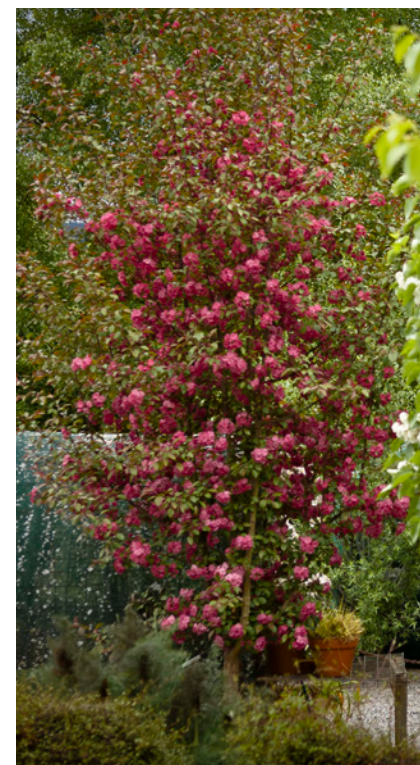

MALUS

'WYCHWOOD RUBY'

FEATURE TREE OR SCREENING

'Wychwood Ruby' is an easy to grow, hardy and rewarding small tree suitable for many applications. Discovered in a picturesque Tasmanian valley, 'Wychwood Ruby' is famed for its tight upright growth habit, rich ruby new growth and stunning ruby-pink blooms which adorn the entire tree during early spring each year.

FEATURES, USES & CARE

- Easy to grow, low maintenance and dry tolerant once established
- The perfect choice for small spaces needing vertical height
- Create an air of formality at entrances and along driveways
- A hedge with a difference
- Tight upright habit unlike other varieties which are more mushroom shaped.
- An outstanding choice for that single specimen feature tree to nature strip plantings to screening/hedging use
- Water requirements are low
- No special care required

SEASON FEATURES

- Rich new ruby coloured growth in early spring
- Stunning double ruby-pink flowers in spring
- Small claret coloured fruits in summer
- Changing foliage tones in autumn

ORIGIN: Tasmania, Australia // **SPECIES:** *malus yunnanensis* // **PROTECTION STATUS:** PBR Protectable

FULL SUN

PART SHADE

FEATURE TREE

SCREENING

HEIGHT 4M
SPREAD 2.5M
(AFTER 4 YEARS)