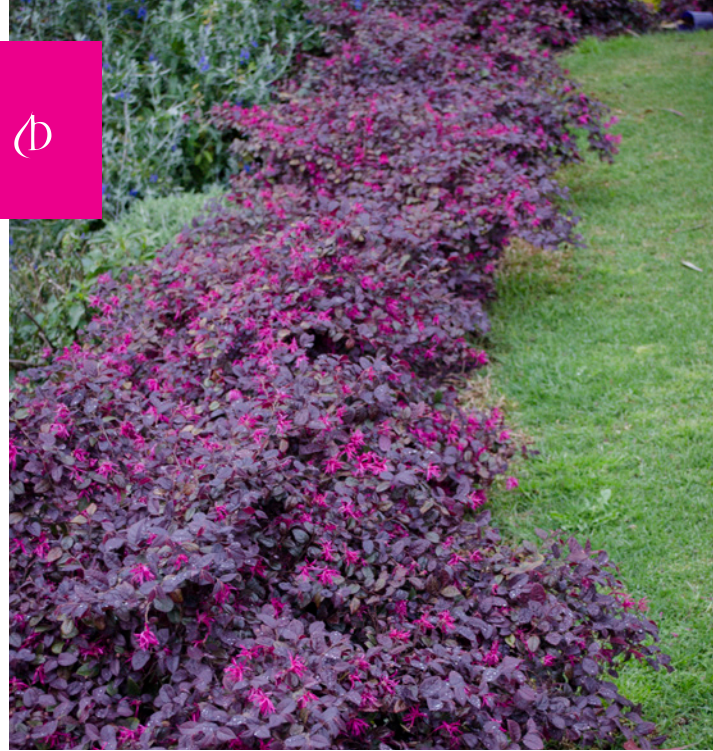

# 'PLUM GORGEOUS'

YEAR ROUND COLOUR

*Loropetalum 'Plum Gorgeous' is a stand out selection famed for its year-round, deep plum coloured foliage. Adding even more allure to the plant are the bright magenta, tassel like flowers which appear in spring and again in autumn. Bred for its compact dense habit, it is perfect for low hedging and specimen planting. 'Plum Gorgeous' is a no fuss, frost hardy versatile solution for the garden, and requires minimal*

## FEATURES

- Deep plum coloured foliage throughout the year
- Clusters of bright magenta flowering ribbons in spring and again in autumn
- Pendulous, compact form with a graceful plant habits
- Low maintenance and dry tolerant

## USES

- Ideal as a large container plant
- Mass plant for a year round display of colour
- Informal hedging
- Specimen planting
- Foliage contrast
- Oriental themed gardens