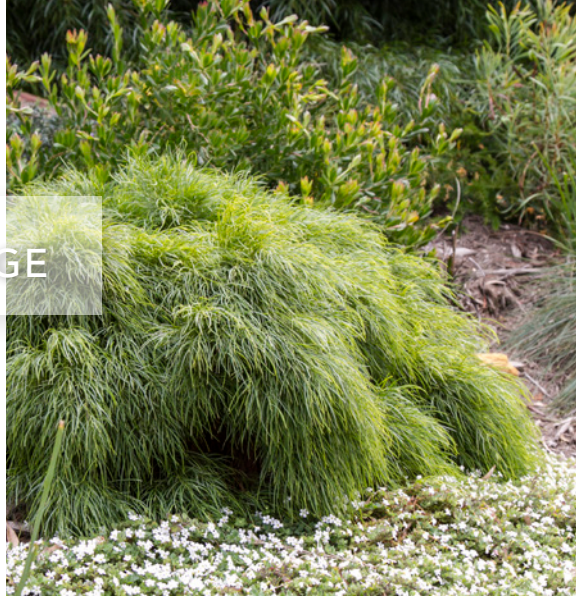

ACACIA

'LIMELIGHT'

LUSH DECORATIVE FOLIAGE

AWARDED 'NATIONAL
MARKETING AWARD 2012'
BY THE NURSERY AND
GARDEN INDUSTRY OF AUSTRALIA

'Limelight' is the leading dwarf *Acacia cognata* variety in Australia and continues to be one of the highest selling protected plants for over 15 years. 'Limelight' is a stunning feature plant in any garden or large container with its soft weeping foliage adding a sense of class and elegance. 'Limelight' makes a garden feel fresh year round and now comes in a standard (or lollipop) form.

FEATURES

- Compact form - tight, mounded weeping habit
- Outstanding decorative foliage - fine, pendulous leaves in fresh lime green colour
- Year round ornamental value
- Dry tolerant
- Easy to grow with minimal maintenance
- Australian native